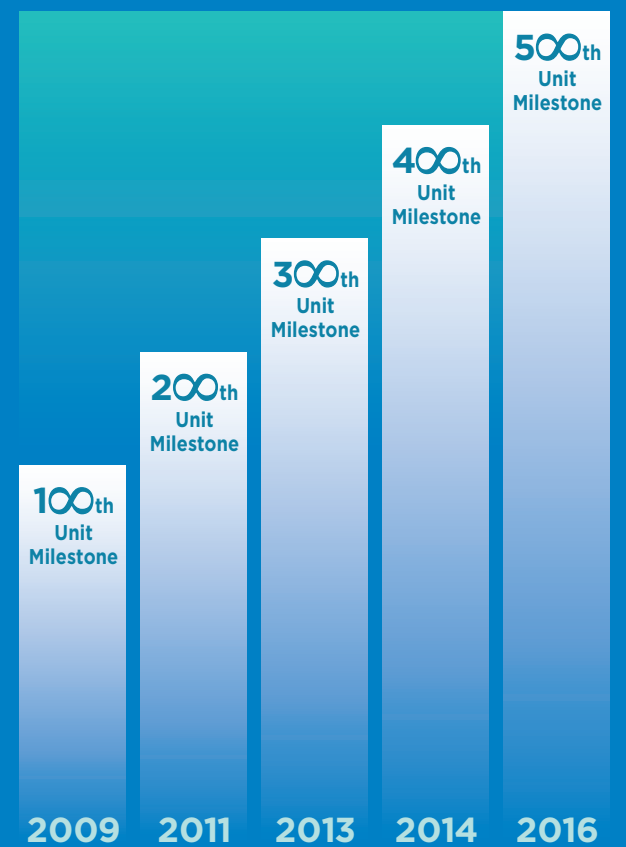

“ We would like to express our great gratitude to Sin Heng for the purchase of the 500th unit of our cranes. We strongly believe that this is the result of the astute leadership and determination of Sin Heng's Chairman, Mr. Tan Ah Lye, and Executive Director, Mr. Tan Cheng Guan, as well as the strong teamwork and great efforts of all staff members of Sin Heng. We look forward to stronger co-operation between our companies and a brighter future together.

Mr. Kazuhide Naraki
President and CEO, Kobelco Construction Machinery

“ We are proud to accomplish this landmark achievement. Our highest appreciation to Kobelco and Kobelco Cranes South East Asia for their strong support and collaboration. We would also like to thank our supportive customers for their continued patronage and valuable feedback, as well as the dynamic staff of Sin Heng for their determination to deliver the best quality every time. We will continue to open up new grounds and opportunities and progress towards greater success with all our valued partners.

Mr. Tan Ah Lye
Chairman, Sin Heng Heavy Machinery Limited

新興重型機械有限公司

SIN HENG
HEAVY MACHINERY LIMITED

Authorised Distributor Of Kobelco Cranes

Our Subsidiaries:

Sin Heng Aerial Lifts Pte Ltd
SH Heavy Machinery Sdn. Bhd.
Sin Heng Vina Co., Ltd
SH Equipment (Myanmar) Co., Ltd
PT SH Machinery Indonesia
SH Equipment (HK) Limited

Tel: **+65 6861-6111**

www.sinheng.com.sg